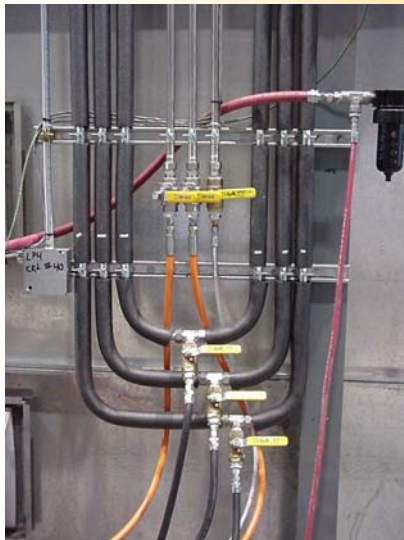

MIDWAY INDUSTRIAL SYSTEMS

A Division of Midway Industrial Supply

SPRAY FINISHING SYSTEMS

Midway Industrial Supply has extensive experience in many different types and sizes of finishing systems. A large system may include conveyors, ovens, washers, blast booths, spray booths, tubing, pumping and spray equipment. We provide everything from initial, detailed consultations to installation to start-up and training. Experienced Sales Engineers provide ongoing support and troubleshooting. Every time we provide a finishing system, our goal is the same: *Earn your business for years to come.*

Paint kitchen installation in indoor moveable hazardous storage building

Low pressure circulating system

Precision tubing by Midway technicians

Downdraft booths and flash tunnel

MIDWAY INDUSTRIAL SUPPLY ● 4759 Old Highway 8 ● St. Paul, MN 55112