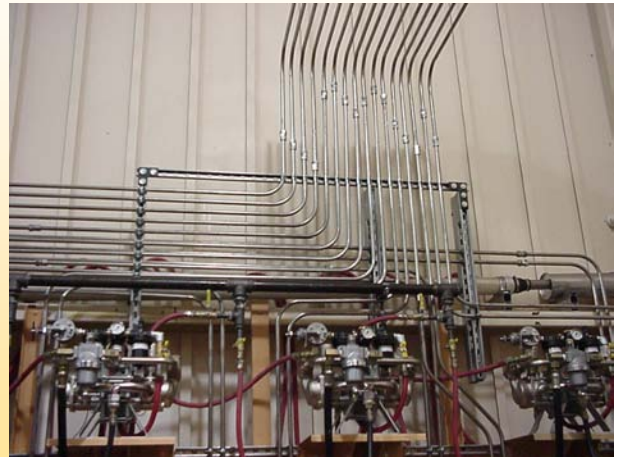

MIDWAY INDUSTRIAL SYSTEMS

A Division of Midway Industrial Supply

SPRAY FINISHING SYSTEMS

Midway Industrial Supply has extensive experience in many different types and sizes of finishing systems. A large system may include conveyors, ovens, washers, blast booths, spray booths, tubing, pumping and spray equipment. We provide everything from initial, detailed consultations to installation to start-up and training. Experienced Sales Engineers provide ongoing support and troubleshooting. Every time we provide a finishing system, our goal is the same: *Earn your business for years to come.*

Paint kitchen installation in indoor moveable hazardous storage building

Low pressure circulating system

Precision tubing by Midway technicians

Downdraft booths and flash tunnel

MIDWAY INDUSTRIAL SUPPLY ● 4759 Old Highway 8 ● St. Paul, MN 55112